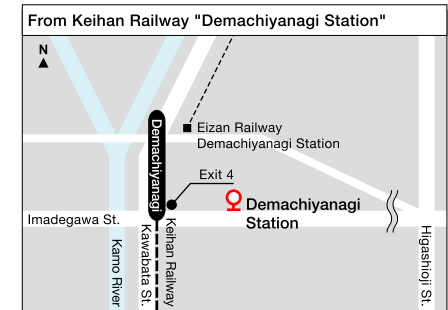

♀ Bus stop "Kyodai Nogakubu-mae"

The North Building of Academic Center for Computing and Media Studies is about a 5-minute walk from the Kyodai Nogakubu-mae bus stop.

Bus Stop Information / Kyoto City Bus

Get off at the "Kyodai Nogakubu-mae" stop

Kawaramachi Station Exit 6
Bus Stop "Shijo-Kawaramachi"
No.203 "for Gion·Kinrin Shako"

Demachiyanagi Station Exit 4
Bus Stop "Demachiyanagi Station"
No.17 "for Ginkakuji·Kinrin Shako" or
No.203 "for Imadegawa St. Ginkakuji·Kinrin Shako"

Kyoto Station Building Karasuma Central Exit
Bus Stop "Kyoto Station Bus Terminal / A2"
No.17 "for Kawaramachi St. Ginkakuji·Kinrin Shako"

Imadegawa Station Exit 3
Bus Stop "Karasuma Imadegawa"
No.203 "for Imadegawa St. Ginkakuji·Kinrin Shako"

Higashiyama Station Exit 2
Bus Stop "Higashiyama Sanjo"
No.203 "for Higashitennocho·Kinrin Shako"