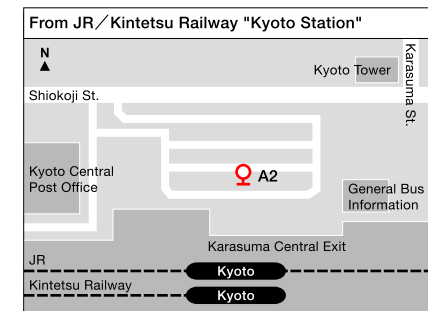

♀ Bus stop "Kyodai Nogakubu-mae"

The North Building of Academic Center for Computing and Media Studies is about a 5-minute walk from the Kyodai Nogakubu-mae bus stop.

Bus Stop Information / Kyoto City Bus

Get off at the "Kyodai Nogakubu-mae" stop

Kawaramachi Station Exit 6
Bus Stop "Shijo-Kawaramachi"
No.203 "for Gion·Kinrin Shako"

Demachiyanagi Station Exit 4
Bus Stop "Demachiyanagi Station"
No.17 "for Ginkakuji·Kinrin Shako" or
No.203 "for Imadegawa St. Ginkakuji·Kinrin Shako"