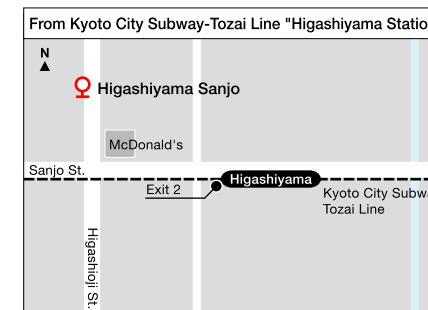

Higashiyama Station Exit 2
Bus Stop "Higashiyama Sanjo"
No.203 "for Higashitennocho·Kinrin Shako"