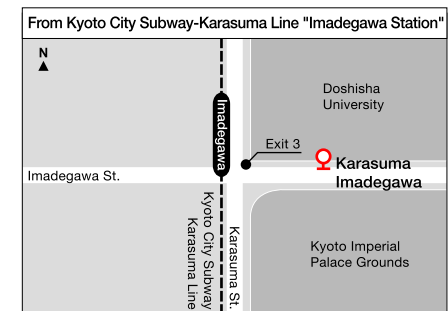

♀ Bus stop "Kyodai Nogakubu-mae"

The North Building of Academic Center for Computing and Media Studies is about a 5-minute walk from the Kyodai Nogakubu-mae bus stop.

Bus Stop Information / Kyoto City Bus

Get off at the "Kyodai Nogakubu-mae" stop

Kawaramachi Station Exit 6
Bus Stop "Shijo-Kawaramachi"
No.203 "for Gion·Kinrin Shako"

Demachiyanagi Station Exit 4
Bus Stop "Demachiyanagi Station"
No.17 "for Ginkakuji·Kinrin Shako" or
No.203 "for Imadegawa St. Ginkakuji·Kinrin Shako"

Kyoto Station Building Karasuma Central Exit
Bus Stop "Kyoto Station Bus Terminal / A2"
No.17 "for Kawaramachi St. Ginkakuji·Kinrin Shako"

Imadegawa Station Exit 3
Bus Stop "Karasuma Imadegawa"
No.203 "for Imadegawa St. Ginkakuji·Kinrin Shako"

Higashiyama Station Exit 2
Bus Stop "Higashiyama Sanjo"
No.203 "for Higashitennocho·Kinrin Shako"