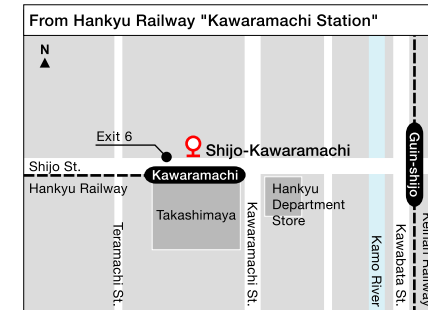

Transportation Guide Academic Center for Computing and Media Studies, Kyoto University / North Building

Yoshida Honmachi, Sakyo-ku, Kyoto 606-8501 Tel. 075-753-7400 Fax. 075-753-7450
Hours / Weekdays 8am-7pm Saturday·Sunday closed

♀ Bus stop "Kyodai Nogakubu-mae"

The North Building of Academic Center for Computing and Media Studies is about a 5-minute walk from the Kyodai Nogakubu-mae bus stop.

Bus Stop Information / Kyoto City Bus

Get off at the "Kyodai Nogakubu-mae" stop

Kawaramachi Station Exit 6
Bus Stop "Shijo-Kawaramachi"
No.203 "for Gion·Kinrin Shako"

Demachiyanagi Station Exit 4
Bus Stop "Demachiyanagi Station"
No.17 "for Ginkakuji·Kinrin Shako" or
No.203 "for Imadegawa St. Ginkakuji·Kinrin Shako"

Higashiyama Station Exit 2
Bus Stop "Higashiyama Sanjo"
No.203 "for Higashitennocho·Kinrin Shako"