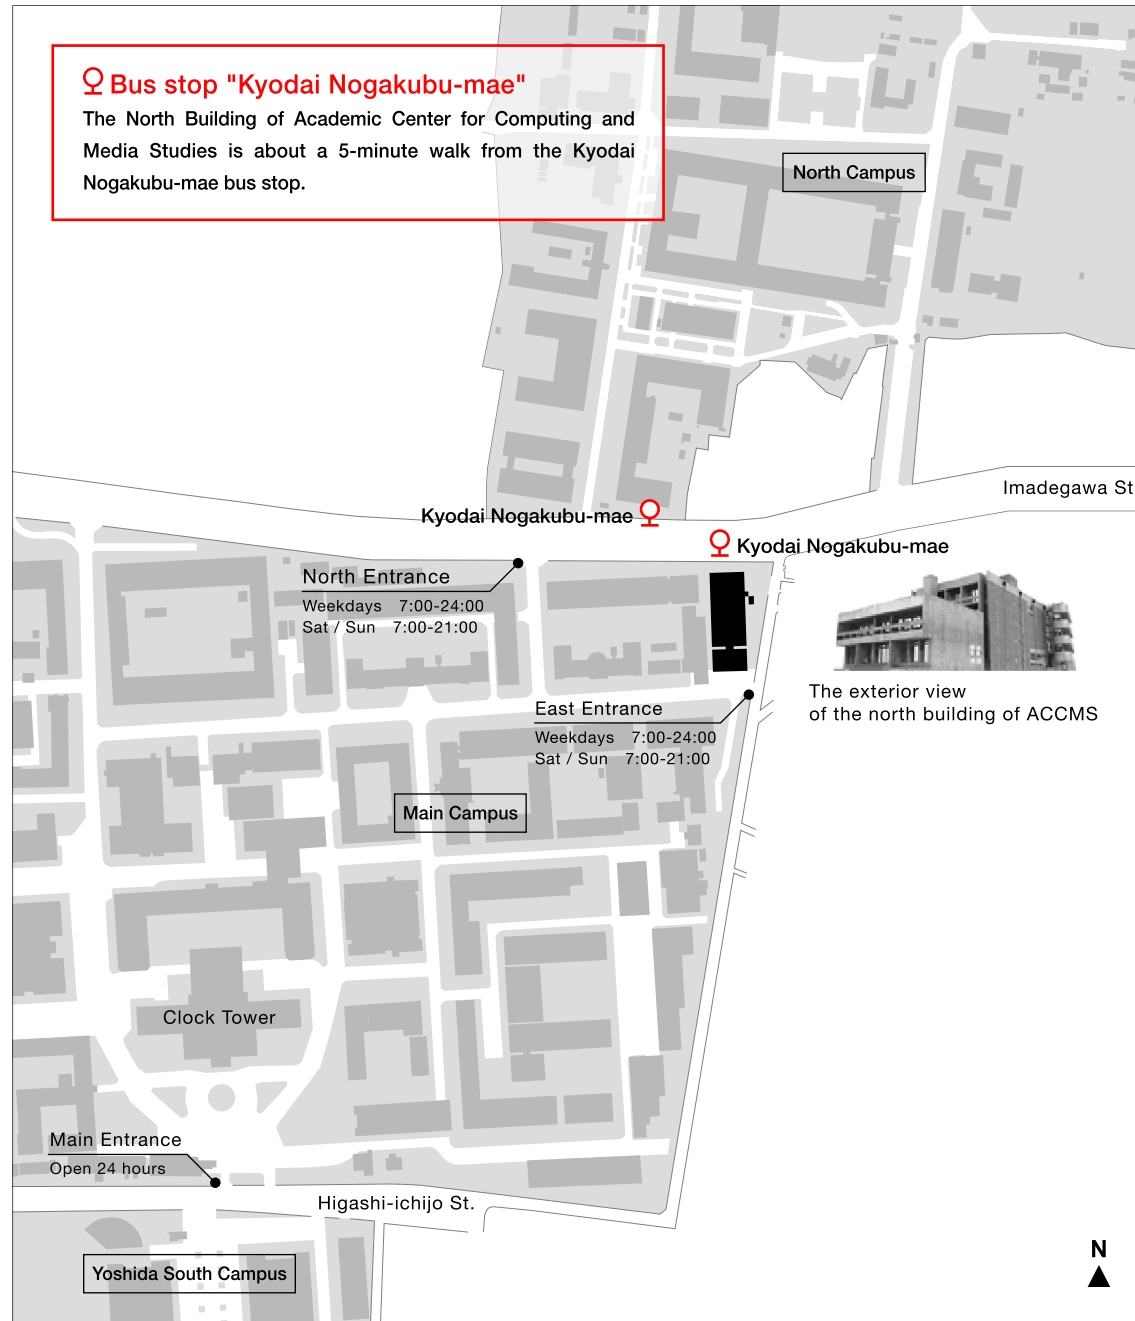

♀ Bus stop "Kyodai Nogakubu-mae"

The North Building of Academic Center for Computing and Media Studies is about a 5-minute walk from the Kyodai Nogakubu-mae bus stop.

Bus Stop Information / Kyoto City Bus

Get off at the "Kyodai Nogakubu-mae" stop

Kawaramachi Station Exit 6
Bus Stop "Shijo-Kawaramachi"
No.203 "for Gion·Kinrin Shako"

Demachiyanagi Station Exit 4
Bus Stop "Demachiyanagi Station"
No.17 "for Ginkakuji·Kinrin Shako" or
No.203 "for Imadegawa St. Ginkakuji·Kinrin Shako"