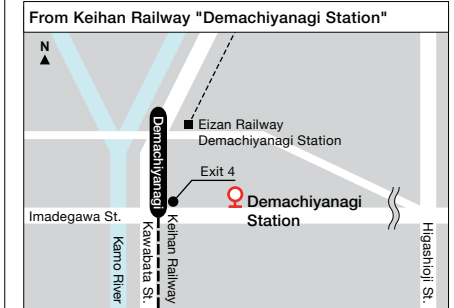

Transportation Guide Academic Center for Computing and Media Studies, Kyoto University / South Building

Yoshida Nihonmatsu-cho, Sakyo-ku, Kyoto 606-8501 Tel. 075-753-9000 Fax. 075-753-9001
Hours / Weekdays 8am-8pm Saturday 8am-5pm Sunday closed

Bus Stop Information / Kyoto City Bus

Get off at the "Konoedori" stop

Kawaramachi Station Exit 6
Bus Stop "Shijo-Kawaramachi"
No.201 "for Gion-Hyakumanben"

Get off at the "Kyodai Seimon-mae" stop

Demachiyana-ji Station Exit 4
Bus Stop "Demachiyana-ji Station"
No.201 "for Gion-Mibu"

Kyoto Station Building Karasuma Central Exit
Bus Stop "Kyoto Station Bus Terminal / D2"
No.206 "for Higashiyama St. Kitaoji Bus Terminal"

Imadegawa Station Exit 3
Bus Stop "Karasuma Imadegawa"
No.201 "for Hyakumanben-Gion"

Higashiyama Station Exit 2
Bus Stop "Higashiyama Sanjo"
No.206 "for Takano-Senbon Kitaoji" or
No.201 "for Hyakumanben-Senbon Imadegawa"