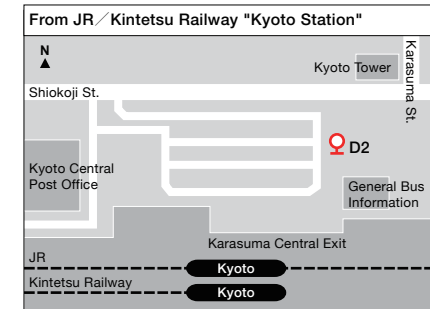

Bus Stop Information / Kyoto City Bus

Get off at the "Konoedori" stop

Kawaramachi Station Exit 6
Bus Stop "Shijo-Kawaramachi"
No.201 "for Gion-Hyakumanben"

Get off at the "Kyodai Seimon-mae" stop

Demachiyana-ji Station Exit 4
Bus Stop "Demachiyana-ji Station"
No.201 "for Gion-Mibu"

Kyoto Station Building Karasuma Central Exit
Bus Stop "Kyoto Station Bus Terminal / D2"
No.206 "for Higashiyama St. Kitaoji Bus Terminal"

Imadegawa Station Exit 3
Bus Stop "Karasuma Imadegawa"
No.201 "for Hyakumanben-Gion"