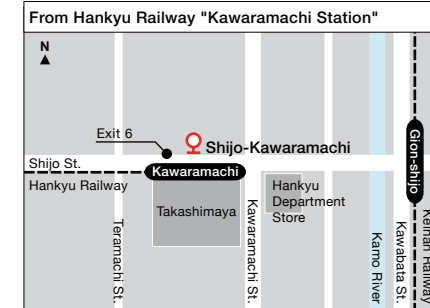

Transportation Guide Academic Center for Computing and Media Studies, Kyoto University / South Building

Yoshida Nihonmatsu-cho, Sakyo-ku, Kyoto 606-8501 Tel. 075-753-9000 Fax. 075-753-9001
Hours / Weekdays 8am-8pm Saturday 8am-5pm Sunday closed

Bus Stop Information / Kyoto City Bus

Get off at the "Konoedori" stop

Kawaramachi Station Exit 6
Bus Stop "Shijo-Kawaramachi"
No.201 "for Gion-Hyakumanben"

Get off at the "Kyodai Seimon-mae" stop

Demachiyana-ji Station Exit 4
Bus Stop "Demachiyana-ji Station"
No.201 "for Gion-Mibu"

Kyoto Station Building Karasuma Central Exit
Bus Stop "Kyoto Station Bus Terminal / D2"
No.206 "for Higashiyama St. Kitaoji Bus Terminal"

Imadegawa Station Exit 3
Bus Stop "Karasuma Imadegawa"
No.201 "for Hyakumanben-Gion"

Higashiyama Station Exit 2
Bus Stop "Higashiyama Sanjo"
No.206 "for Takano-Senbon Kitaoji" or
No.201 "for Hyakumanben-Senbon Imadegawa"