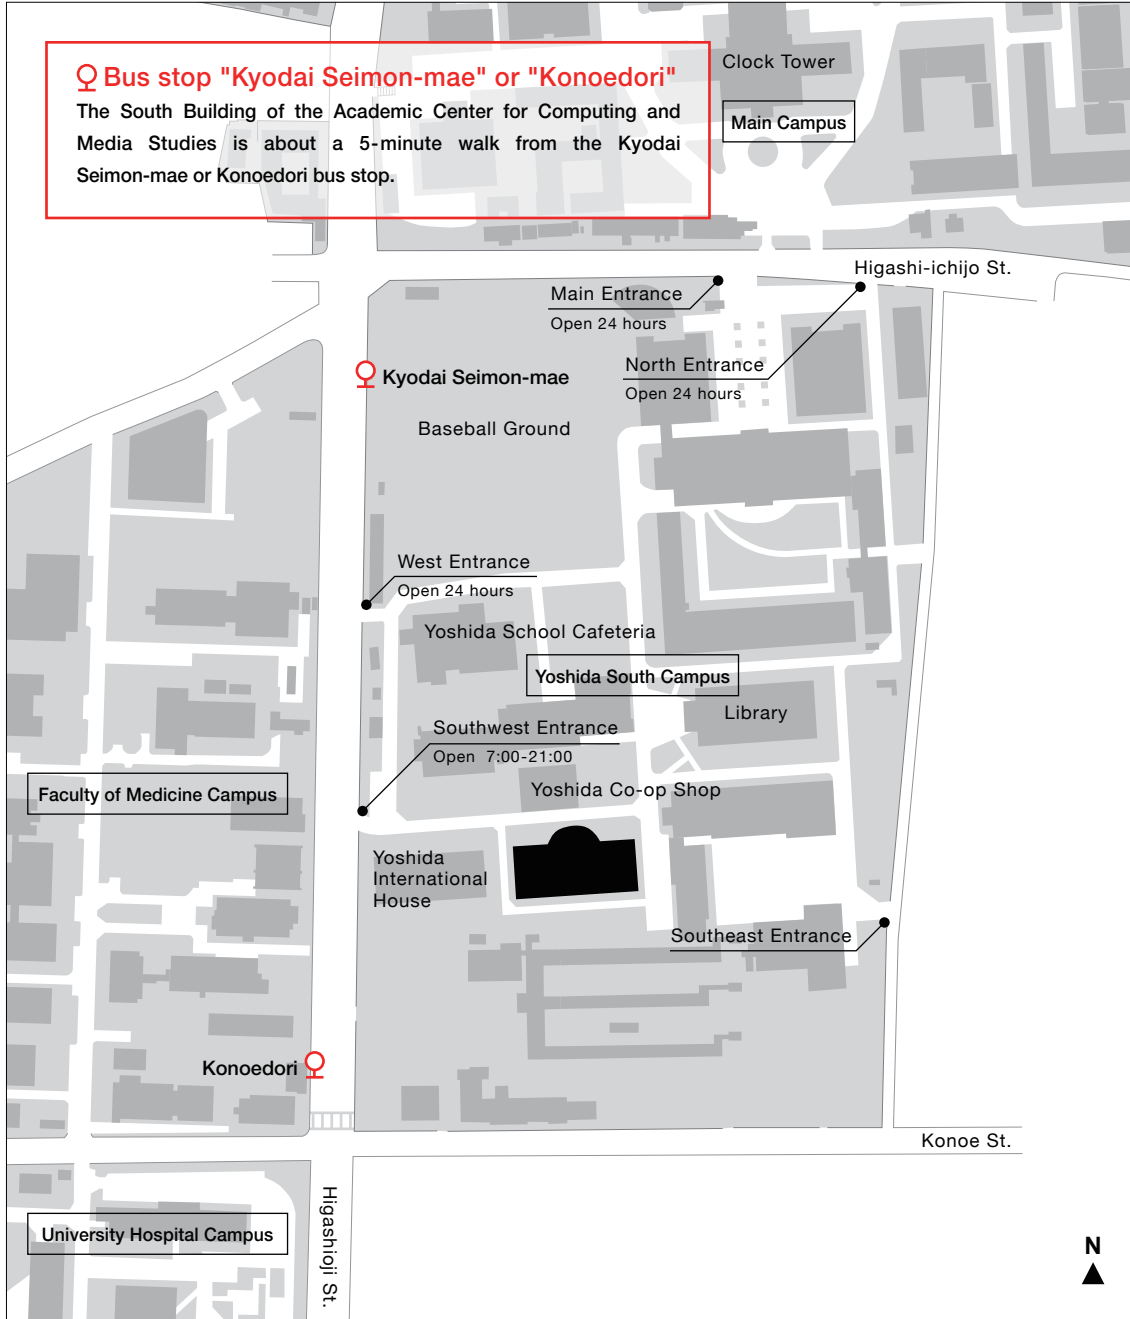

Bus Stop Information / Kyoto City Bus

Get off at the "Konoedori" stop

Kawaramachi Station Exit 6
Bus Stop "Shijo-Kawaramachi"
No.201 "for Gion-Hyakumanben"

Get off at the "Kyodai Seimon-mae" stop

Demachiyana-ji Station Exit 4
Bus Stop "Demachiyana-ji Station"
No.201 "for Gion-Mibu"

Kyoto Station Building Karasuma Central Exit
Bus Stop "Kyoto Station Bus Terminal / D2"
No.206 "for Higashiyama St. Kitaoji Bus Terminal"

Imadegawa Station Exit 3
Bus Stop "Karasuma Imadegawa"
No.201 "for Hyakumanben-Gion"

Higashiyama Station Exit 2
Bus Stop "Higashiyama Sanjo"
No.206 "for Takano-Senbon Kitaoji" or
No.201 "for Hyakumanben-Senbon Imadegawa"