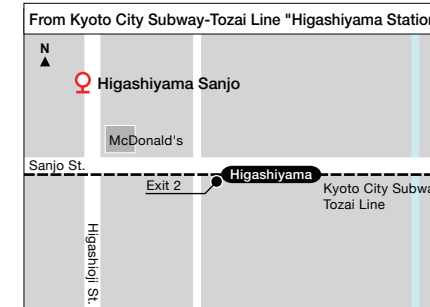

Higashiyama Station Exit 2
Bus Stop "Higashiyama Sanjo"
No.206 "for Takano-Senbon Kitaoji" or
No.201 "for Hyakumanben-Senbon Imadegawa"