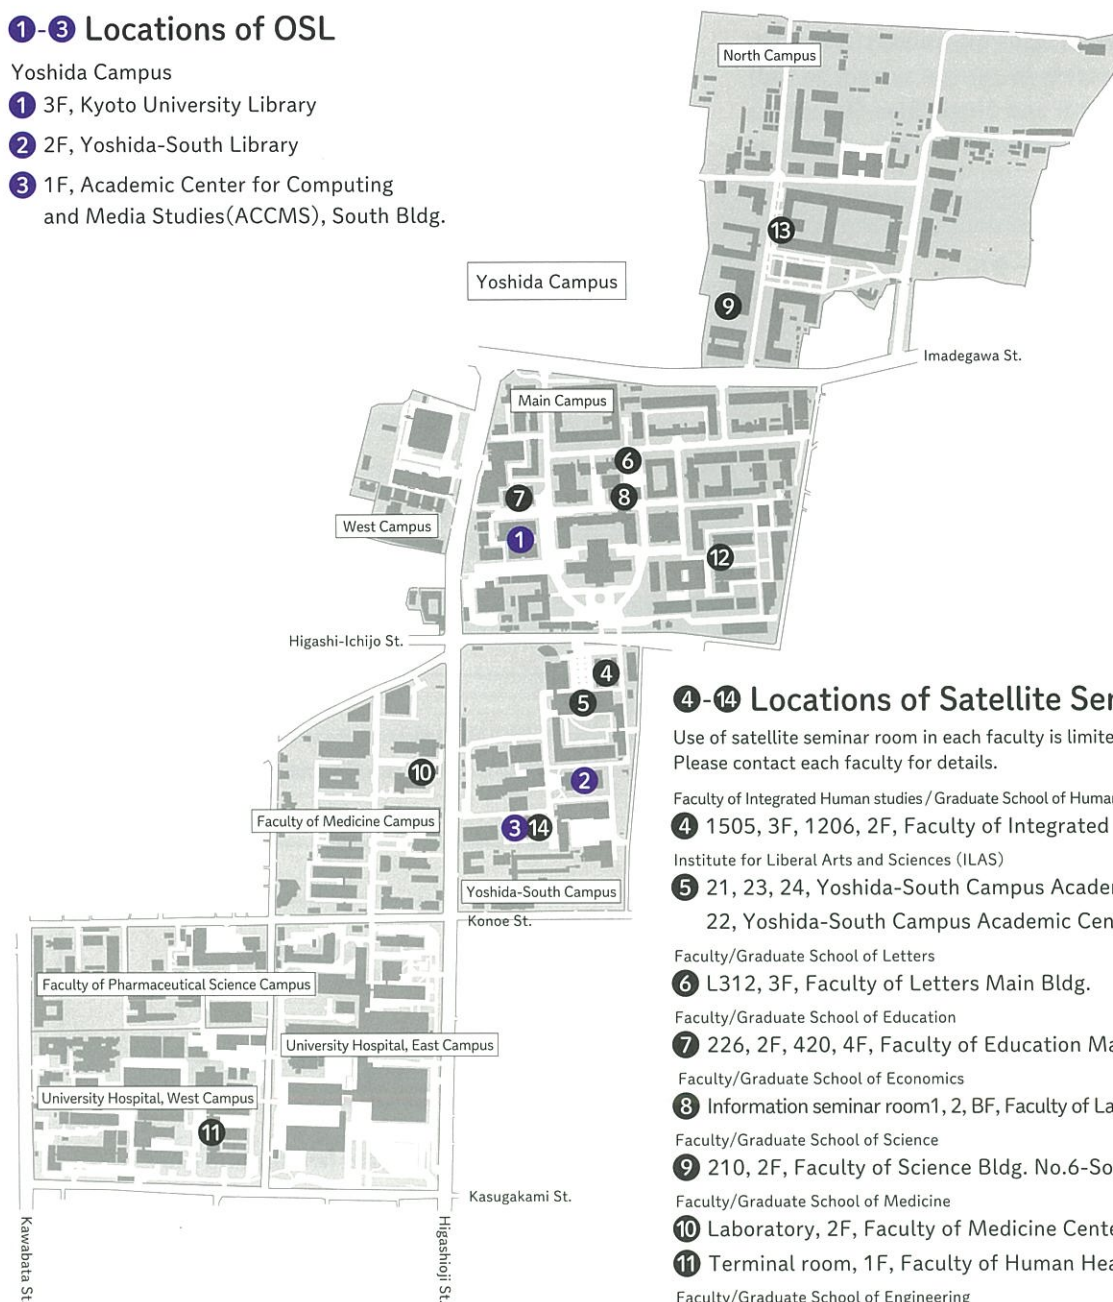

Locations of Open Space Laboratory(OSL) and Satellite Seminar Room

(as of April 2018) Please check the latest information in the IIMC website.

①-③ Locations of OSL

Yoshida Campus

- ① 3F, Kyoto University Library
- ② 2F, Yoshida-South Library
- ③ 1F, Academic Center for Computing and Media Studies(ACCMS), South Bldg.

④-⑭ Locations of Satellite Seminar Room

Use of satellite seminar room in each faculty is limited to persons who belong to the faculty. Please contact each faculty for details.

Faculty of Integrated Human studies / Graduate School of Human and Environmental Studies

④ 1505, 3F, 1206, 2F, Faculty of Integrated Human Studies Bldg.

Institute for Liberal Arts and Sciences (ILAS)

⑤ 21, 23, 24, Yoshida-South Campus Academic Center Bldg. North Wing
22, Yoshida-South Campus Academic Center Bldg. East Wing