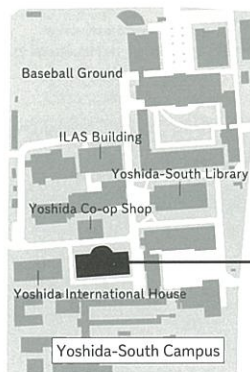

Locations of Open Space Laboratory(OSL) and Satellite Seminar Room

(as of April 2018) Please check the latest information in the IIMC website.

①-③ Locations of OSL

Yoshida Campus

- ① 3F, Kyoto University Library
- ② 2F, Yoshida-South Library
- ③ 1F, Academic Center for Computing and Media Studies(ACCMS), South Bldg.

④-⑭ Locations of Satellite Seminar Room

Use of satellite seminar room in each faculty is limited to persons who belong to the faculty. Please contact each faculty for details.

Faculty of Integrated Human studies / Graduate School of Human and Environmental Studies

④ 1505, 3F, 1206, 2F, Faculty of Integrated Human Studies Bldg.

Institute for Liberal Arts and Sciences (ILAS)

⑤ 21, 23, 24, Yoshida-South Campus Academic Center Bldg. North Wing
22, Yoshida-South Campus Academic Center Bldg. East Wing

Faculty/Graduate School of Letters

⑥ L312, 3F, Faculty of Letters Main Bldg.

Faculty/Graduate School of Education

⑦ 226, 2F, 420, 4F, Faculty of Education Main Bldg.

Faculty/Graduate School of Economics

⑧ Information seminar room1, 2, BF, Faculty of Law and Faculty of Economics East Bldg.

Faculty/Graduate School of Science

⑨ 210, 2F, Faculty of Science Bldg. No.6-South Wing

Faculty/Graduate School of Medicine

⑩ Laboratory, 2F, Faculty of Medicine Center for Anatomical Studies

⑪ Terminal room, 1F, Faculty of Human Health Sciences West Bldg.

Faculty/Graduate School of Engineering

⑫ 124, 1F, 230, 2F, Faculty of Engineering Engineering Science Depts Bldg.

Faculty/Graduate School of Agriculture

⑬ W222, W228, 2F, Faculty of Agriculture Main Bldg.

Academic Center for Computing and Media Studies (ACCMS)

⑭ 203, 204, 2F, 303, 3F, ACCMS, South Bldg.

2018-2019

Kyoto University Information Environment Start Guide

Published on April 1, 2018